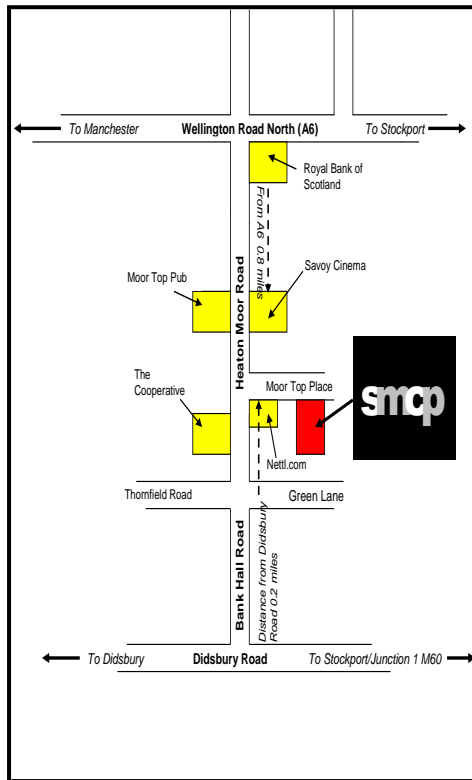

Delivers training that can lead to BACP and UKCP registration (conditions apply).

The Certificate course takes a minimum of three years, part-time training.

The Diploma course takes a minimum of four years, part-time training.

For details and criteria please visit:

www.smcp psychotherapy.co.uk

Directions from Manchester

Follow signs for Stockport A6.

As you leave Levenshulme pass the McVities factory on your right.

Turn Right into Heaton Moor Road in 0.7 miles.

Moor Top place (unadopted road) is 0.8 miles on your left, opposite the Cooperative Supermarket and just before the Pelican Crossing.

Directions from M60

Leave M60 at Junction 1.

Take roundabout exit signposted Didsbury.

In 0.6 miles turn right at lights into Bank Hall Road.

This becomes Moor Side Road, then Heaton Moor Road.

Moor Top Place is 0.2 miles on your right opposite the Cooperative Supermarket and just after the Pelican Crossing.

Directions from Didsbury

From Town Centre follow Wilmslow Road – signposted Stockport.

At Tesco bear left and cross Kingsway (large dual carriage way) on to Didsbury Road.

In 1 mile turn left at third set of lights into Bank Hall Road.

This becomes Moor Side Road, then Heaton Moor Road.

Moor Top Place is 0.2 miles on your right opposite the Cooperative Supermarket and just after the Pelican Crossing.

The south manchester
centre for psychotherapy
Established in 1991

Psychotherapy & Counselling Training Courses

2021-22

Introduction to Human Personality 2 day ('101') courses (on and off line)

Psychotherapy Training Courses Part-time: 1, 2, 3 or 4 years

Professional Development Days smcp (South Manchester)

Carol Lucas

B.Ed (Cantab)

Certified Transactional Analyst (CTA) p

Teaching and Supervising Transactional Analyst (TSTA) p

UKCP and UKATA Registered Psychotherapist / Trainer and Supervisor

6 & 6a, Moor Top Place Heaton Moor

Stockport Cheshire SK4 4JB

0161 432 9320

smcp psychotherapy@gmail.com

www.smcp psychotherapy.co.uk